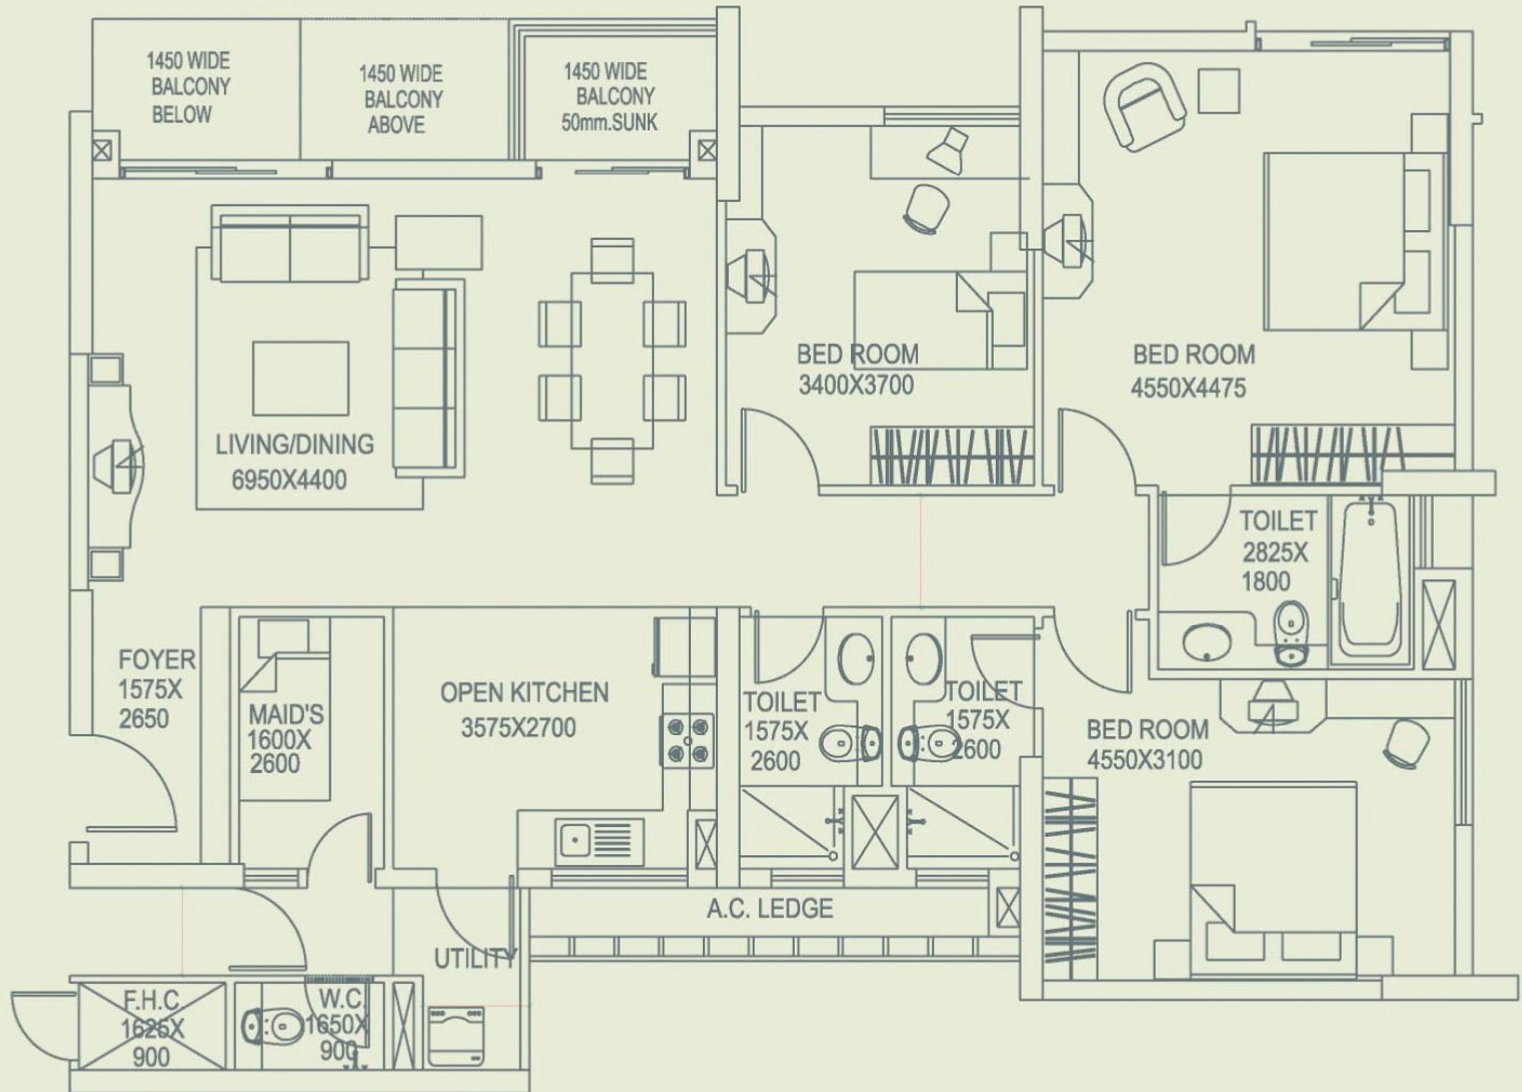

FLAT TYPE - D

AVAILABLE AT BL - 3,4,5,11,12,13 & 14
SALEABLE AREA = 1955 sq.ft

SCALE - 1:100

PROJECT :-

"ELITA GARDEN VISTA"