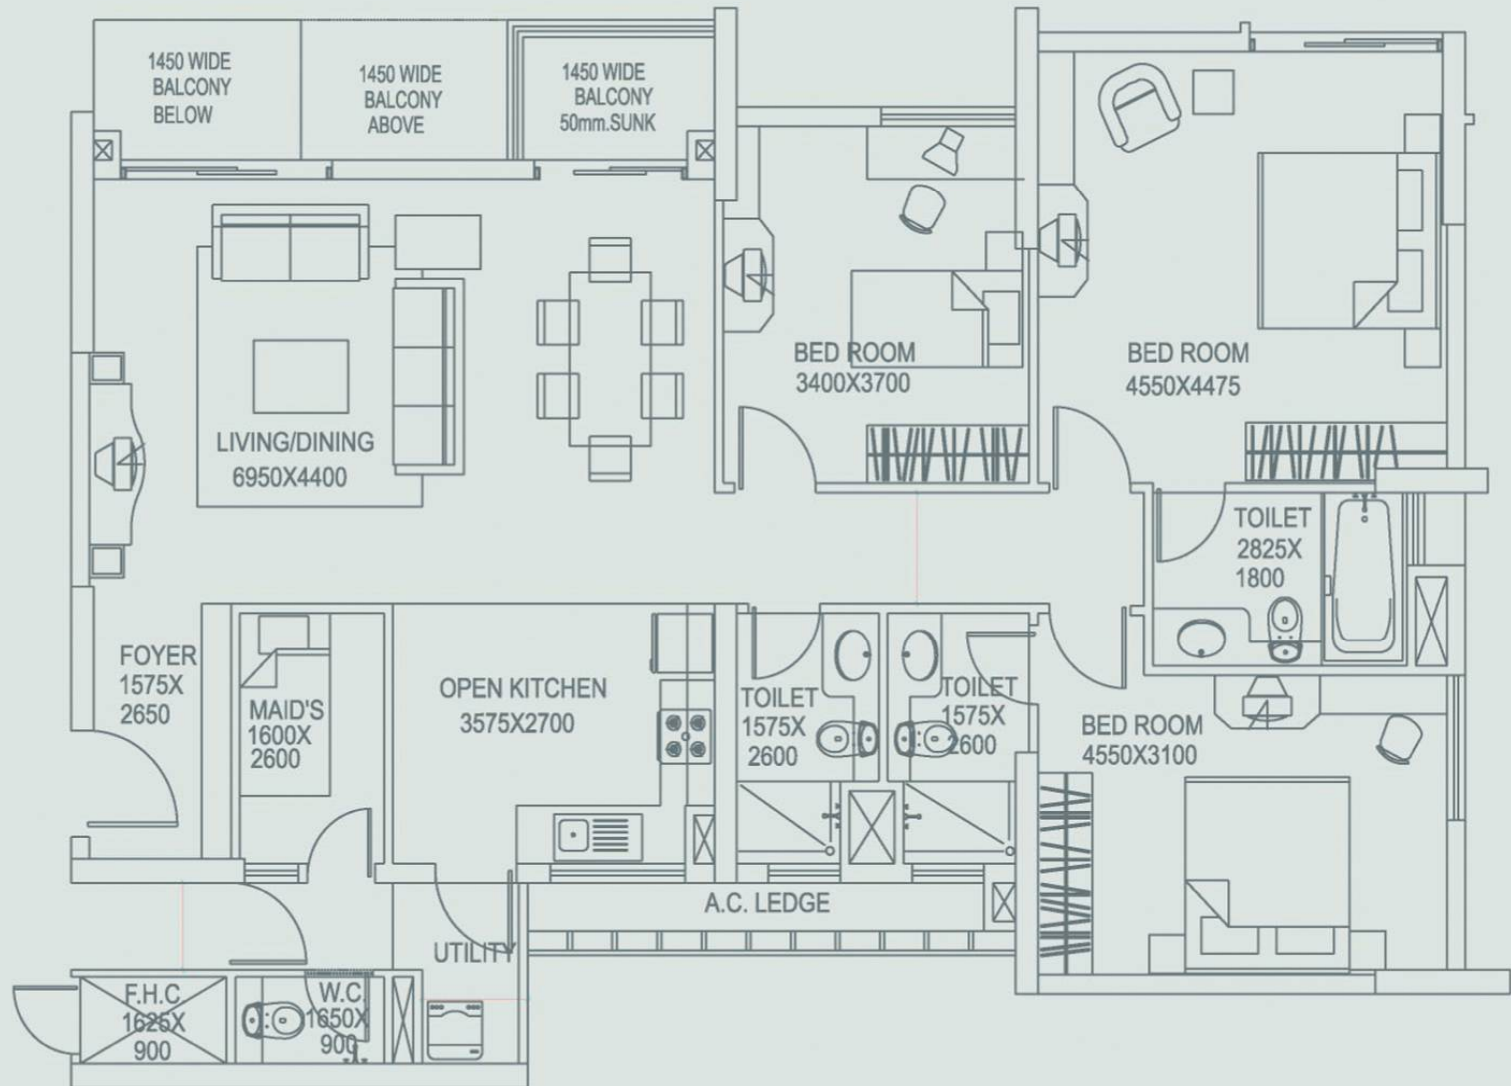

FLAT TYPE - C

AVAILABLE AT BL - 3,4,5,11,12,13 & 14

SALEABLE AREA = 1809 sq. ft.

SCALE - 1:100

PROJECT :-

"ELITA GARDEN VISTA"